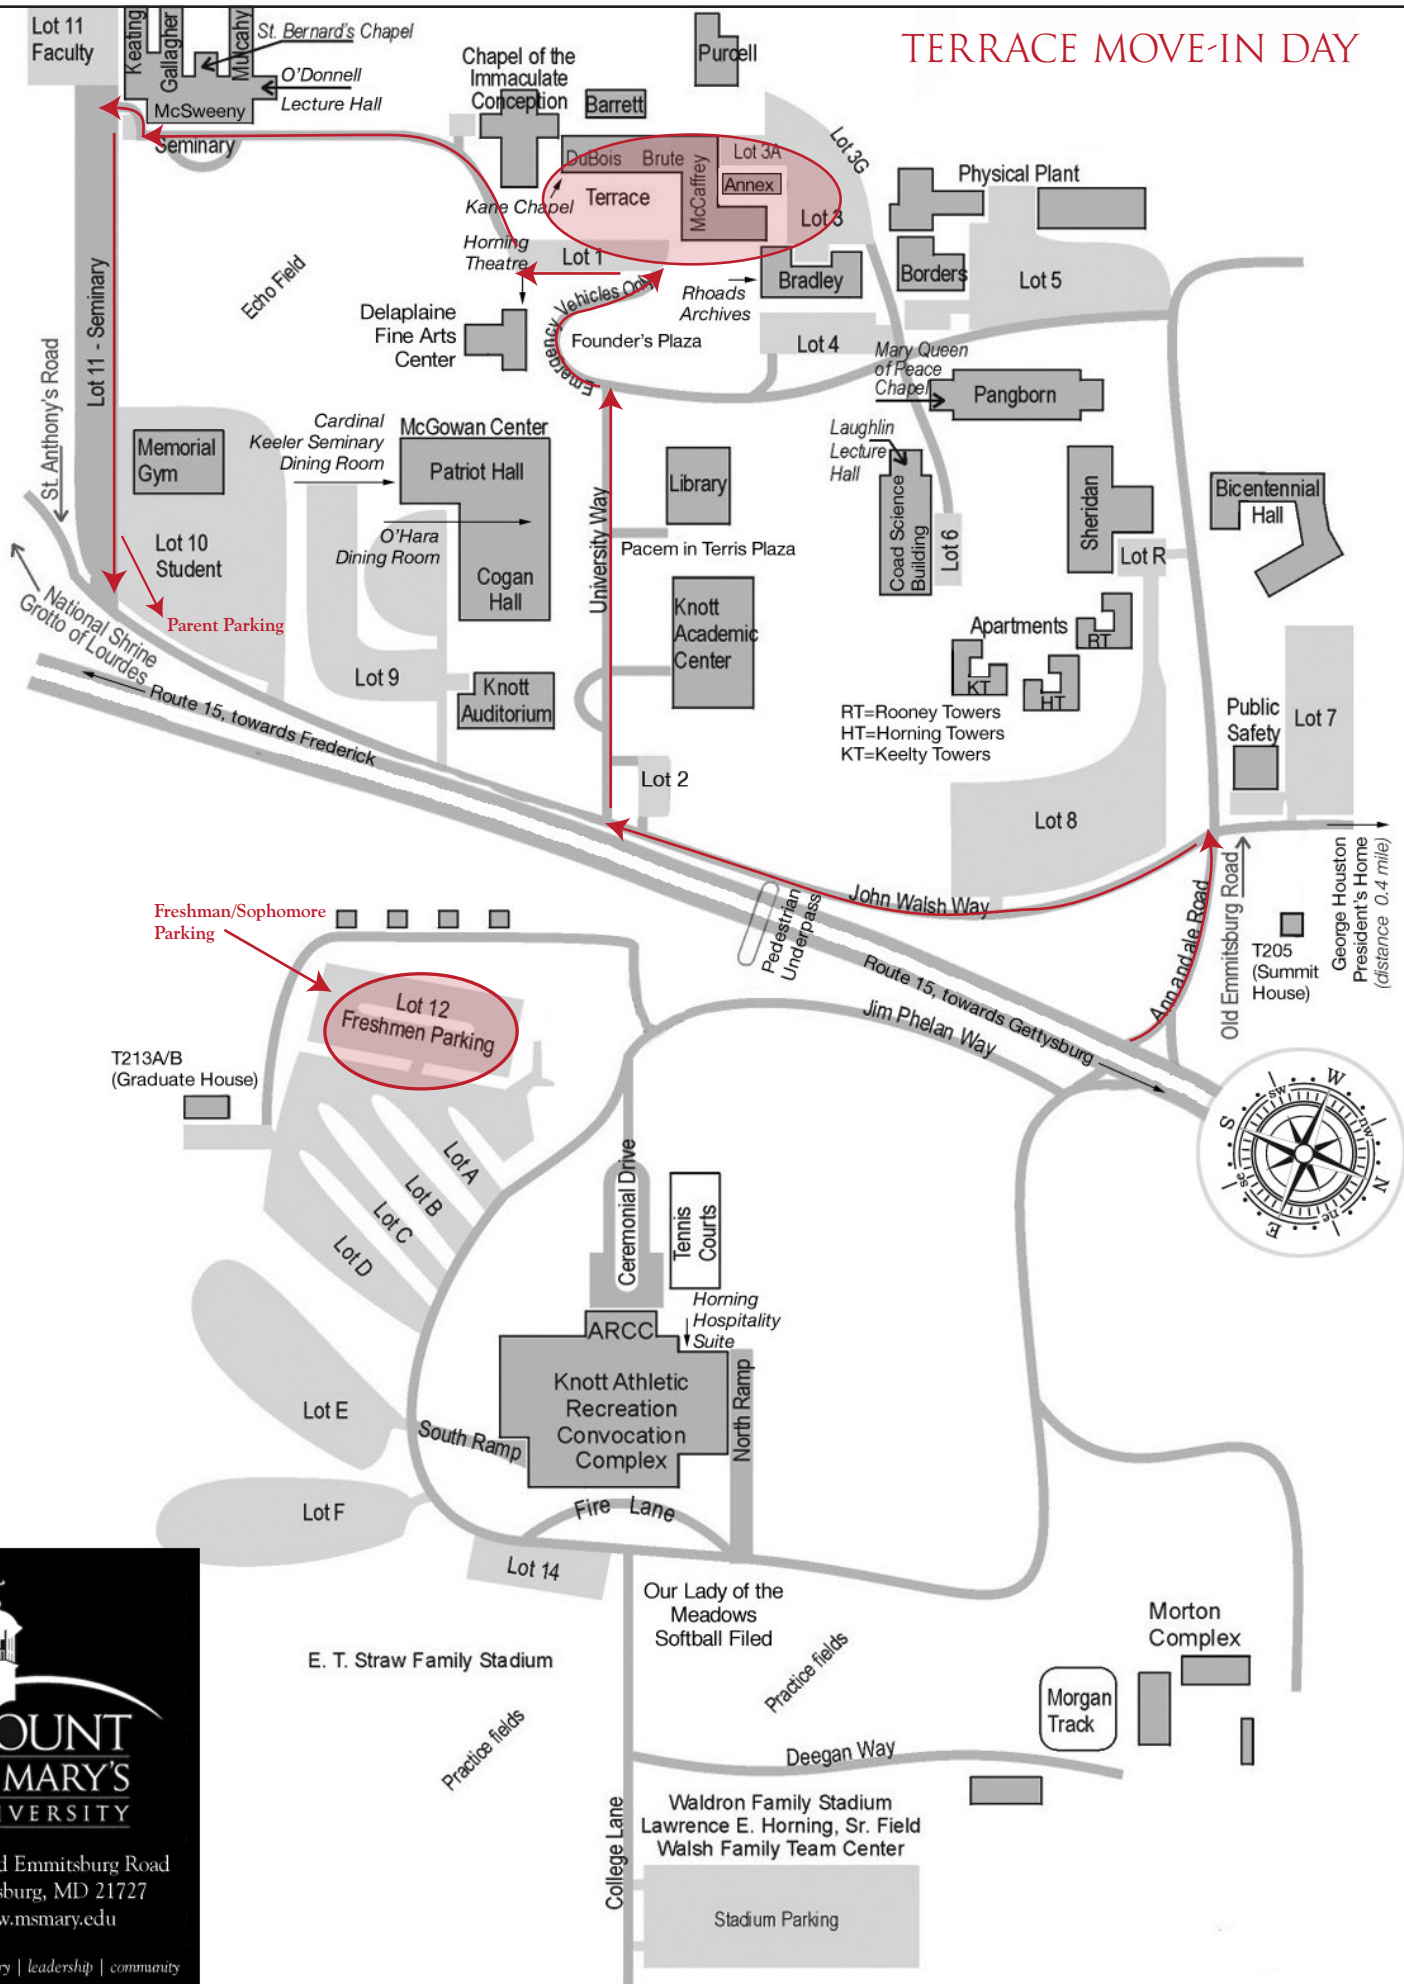

TERRACE MOVE-IN DAY

MOUNT ST. MARY'S UNIVERSITY

16300 Old Emmitsburg Road
Emmitsburg, MD 21727
www.msmary.edu

faith | discovery | leadership | community