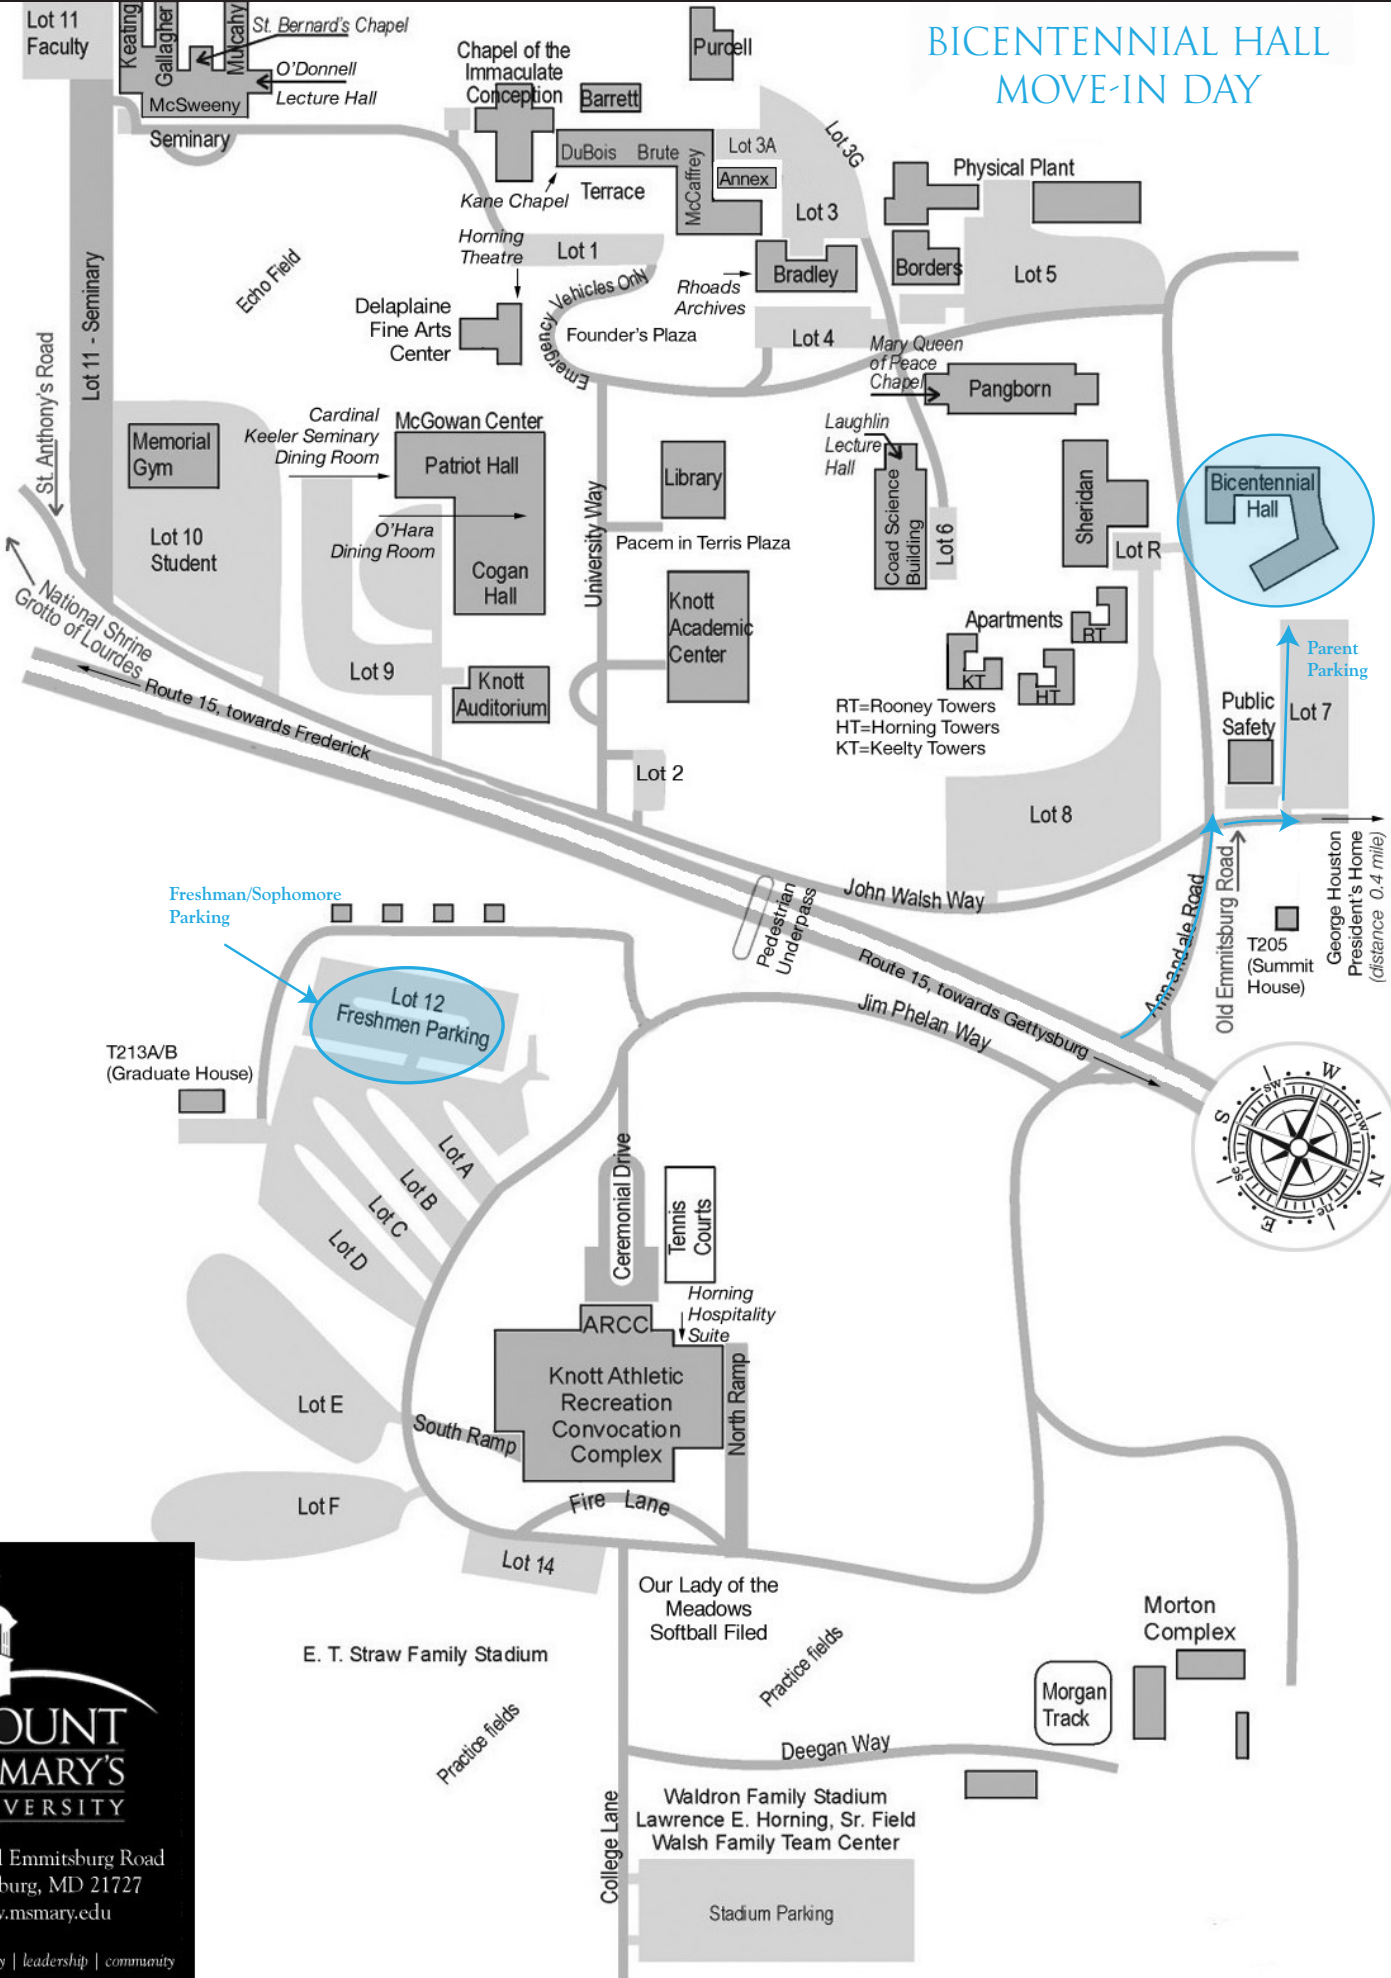

BICENTENNIAL HALL MOVE-IN DAY

**MOUNT
ST. MARY'S
UNIVERSITY**

16300 Old Emmitsburg Road
Emmitsburg, MD 21727
www.msmary.edu

faith | discovery | leadership | community